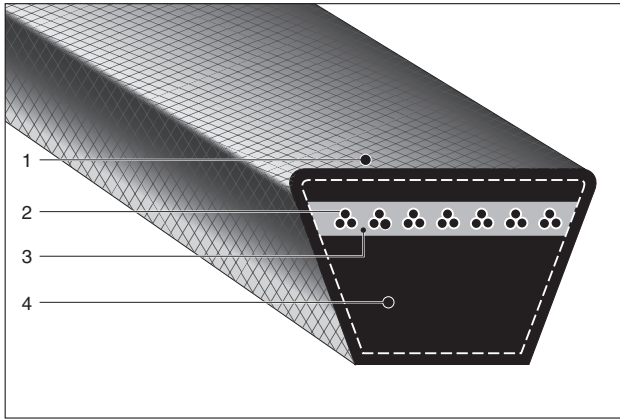

# BANDO FRACTIONAL H.P. V-BELTS (FHP) AND MULTIPLE V BELTS

## Construction

- 1: Rubber impregnated canvas
- 2: Polyester tensile members
- 3: Chloroprene insulation rubber
- 4: Chloroprene compression rubber

### FHP V-BELTS

Bando FHP V-Belts are built for maximum tension control, drive uniformity and long life, with minimum heat build-up and stretching on low horsepower electric motors and gasoline engines. They are designed for high speed and short center distance.

## Dimensions

		Top width a	Thickness b	Angle $\theta$
FHP	3L	10.0mm (0.38")	5.5mm (0.22")	40°
	4L	13.0mm (0.50")	8.0mm (0.31")	40°
	5L	17.0mm (0.66")	9.0mm (0.38")	40°
Multiple	A	12.7mm (0.50")	8.0mm (0.31")	40°
	B	16.7mm (0.66")	10.7mm (0.41")	40°
	C	22.2mm (0.88")	13.5mm (0.53")	40°
	D	32.0mm (1.25")	20.0mm (0.75")	40°
	E	40.0mm (1.50")	25.5mm (0.91")	40°