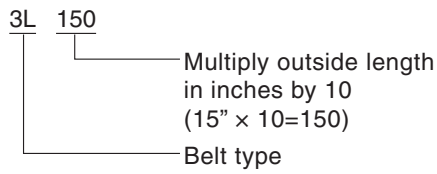

Size mark

Standard Sizes

※These sizes are in conformity to RMA.

Type	Size code
3L	150, 160, 170, 180, 190, 200, 210, 220, 230, 240, 250, 260, 270, 280, 290, 300, 310, 320, 330, 340, 350, 360, 370, 380, 390, 400, 410, 420, 430, 440, 450, 460, 470, 480, 490, 500, 510, 520, 530, 540, 550, 560, 570, 580, 590, 600, 610, 620
4L	170, 180, 190, 200, 210, 220, 230, 240, 250, 260, 270, 280, 290, 300, 310, 320, 330, 340, 350, 360, 370, 380, 390, 400, 410, 420, 430, 440, 450, 460, 470, 480, 490, 500, 510, 520, 530, 540, 550, 560, 570, 580, 590, 600, 610, 620, 630, 640, 650, 660, 670, 680, 690, 700, 710, 720, 730, 740, 750, 760, 770, 780, 790, 800, 810, 820, 830, 840, 850, 860, 870, 880, 890, 900, 910, 920, 930, 940, 950, 960, 970, 980, 990, 1000
5L	230, 240, 250, 260, 270, 280, 290, 300, 310, 320, 330, 340, 350, 360, 370, 380, 390, 400, 410, 420, 430, 440, 450, 460, 470, 480, 490, 500, 510, 520, 530, 540, 550, 560, 570, 580, 590, 600, 610, 620, 630, 640, 650, 660, 670, 680, 690, 700, 710, 720, 730, 740, 750, 760, 770, 780, 790, 800, 810, 820, 830, 840, 850, 860, 870, 880, 890, 900, 910, 920, 930, 940, 950, 960, 970, 980, 990, 1000
A	20, 21, 22, 23, 24, 25, 26, 27, 28, 29, 30, 31, 32, 33, 34, 35, 36, 37, 38, 39, 40, 41, 42, 43, 44, 45, 46, 47, 48, 49, 50, 51, 52, 53, 54, 55, 56, 57, 58, 59, 60, 61, 62, 63, 64, 65, 66, 67, 68, 69, 70, 71, 72, 73, 74, 75, 76, 77, 78, 79, 80, 81, 82, 83, 84, 85, 86, 87, 88, 89, 90, 91, 92, 93, 94, 95, 96, 97, 98, 105, 110, 112, 120, 128, 136, 144, 158, 173, 180
B	25, 26, 27, 28, 29, 30, 31, 32, 33, 34, 35, 36, 37, 38, 39, 40, 41, 42, 43, 44, 45, 46, 47, 48, 49, 50, 51, 52, 53, 54, 55, 56, 57, 58, 59, 60, 61, 62, 63, 64, 65, 66, 67, 68, 69, 70, 71, 72, 73, 74, 75, 76, 77, 78, 79, 80, 81, 82, 83, 84, 85, 86, 87, 88, 89, 90, 91, 92, 93, 94, 95, 96, 97, 100, 101, 103, 105, 108, 111, 112, 120, 124, 128, 133, 136, 144, 158, 162, 173, 180, 195, 210, 225, 240, 255, 270, 285, 300, 315
C	51, 60, 68, 75, 81, 85, 90, 96, 105, 109, 112, 115, 120, 128, 136, 144, 150, 158, 162, 173, 180, 195, 210, 225, 240, 255, 270, 285, 300, 315, 330, 345, 360, 390, 420, 450, 480
D	120, 128, 144, 158, 162, 173, 180, 195, 210, 225, 240, 255, 270, 285, 300, 315, 330, 345, 360, 390, 420, 450, 480, 540, 600
E	180, 195, 210, 240, 270, 300, 330, 360, 390, 420, 480, 540, 600