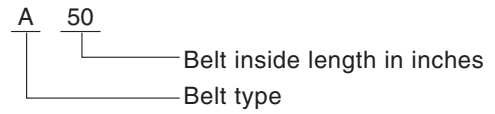

Size mark

Standard Sizes

※These sizes are in conformity to RMA.

Type	Size code
3L	150, 160, 170, 180, 190, 200, 210, 220, 230, 240, 250, 260, 270, 280, 290, 300, 310, 320, 330, 340, 350, 360, 370, 380, 390, 400, 410, 420, 430, 440, 450, 460, 470, 480, 490, 500, 510, 520, 530, 540, 550, 560, 570, 580, 590, 600, 610, 620
4L	170, 180, 190, 200, 210, 220, 230, 240, 250, 260, 270, 280, 290, 300, 310, 320, 330, 340, 350, 360, 370, 380, 390, 400, 410, 420, 430, 440, 450, 460, 470, 480, 490, 500, 510, 520, 530, 540, 550, 560, 570, 580, 590, 600, 610, 620, 630, 640, 650, 660, 670, 680, 690, 700, 710, 720, 730, 740, 750, 760, 770, 780, 790, 800, 810, 820, 830, 840, 850, 860, 870, 880, 890, 900, 910, 920, 930, 940, 950, 960, 970, 980, 990, 1000
5L	230, 240, 250, 260, 270, 280, 290, 300, 310, 320, 330, 340, 350, 360, 370, 380, 390, 400, 410, 420, 430, 440, 450, 460, 470, 480, 490, 500, 510, 520, 530, 540, 550, 560, 570, 580, 590, 600, 610, 620, 630, 640, 650, 660, 670, 680, 690, 700, 710, 720, 730, 740, 750, 760, 770, 780, 790, 800, 810, 820, 830, 840, 850, 860, 870, 880, 890, 900, 910, 920, 930, 940, 950, 960, 970, 980, 990, 1000
A	20, 21, 22, 23, 24, 25, 26, 27, 28, 29, 30, 31, 32, 33, 34, 35, 36, 37, 38, 39, 40, 41, 42, 43, 44, 45, 46, 47, 48, 49, 50, 51, 52, 53, 54, 55, 56, 57, 58, 59, 60, 61, 62, 63, 64, 65, 66, 67, 68, 69, 70, 71, 72, 73, 74, 75, 76, 77, 78, 79, 80, 81, 82, 83, 84, 85, 86, 87, 88, 89, 90, 91, 92, 93, 94, 95, 96, 97, 98, 105, 110, 112, 120, 128, 136, 144, 158, 173, 180
B	25, 26, 27, 28, 29, 30, 31, 32, 33, 34, 35, 36, 37, 38, 39, 40, 41, 42, 43, 44, 45, 46, 47, 48, 49, 50, 51, 52, 53, 54, 55, 56, 57, 58, 59, 60, 61, 62, 63, 64, 65, 66, 67, 68, 69, 70, 71, 72, 73, 74, 75, 76, 77, 78, 79, 80, 81, 82, 83, 84, 85, 86, 87, 88, 89, 90, 91, 92, 93, 94, 95, 96, 97, 100, 101, 103, 105, 108, 111, 112, 120, 124, 128, 133, 136, 144, 158, 162, 173, 180, 195, 210, 225, 240, 255, 270, 285, 300, 315
C	51, 60, 68, 75, 81, 85, 90, 96, 105, 109, 112, 115, 120, 128, 136, 144, 150, 158, 162, 173, 180, 195, 210, 225, 240, 255, 270, 285, 300, 315, 330, 345, 360, 390, 420, 450, 480
D	120, 128, 144, 158, 162, 173, 180, 195, 210, 225, 240, 255, 270, 285, 300, 315, 330, 345, 360, 390, 420, 450, 480, 540, 600
E	180, 195, 210, 240, 270, 300, 330, 360, 390, 420, 480, 540, 600